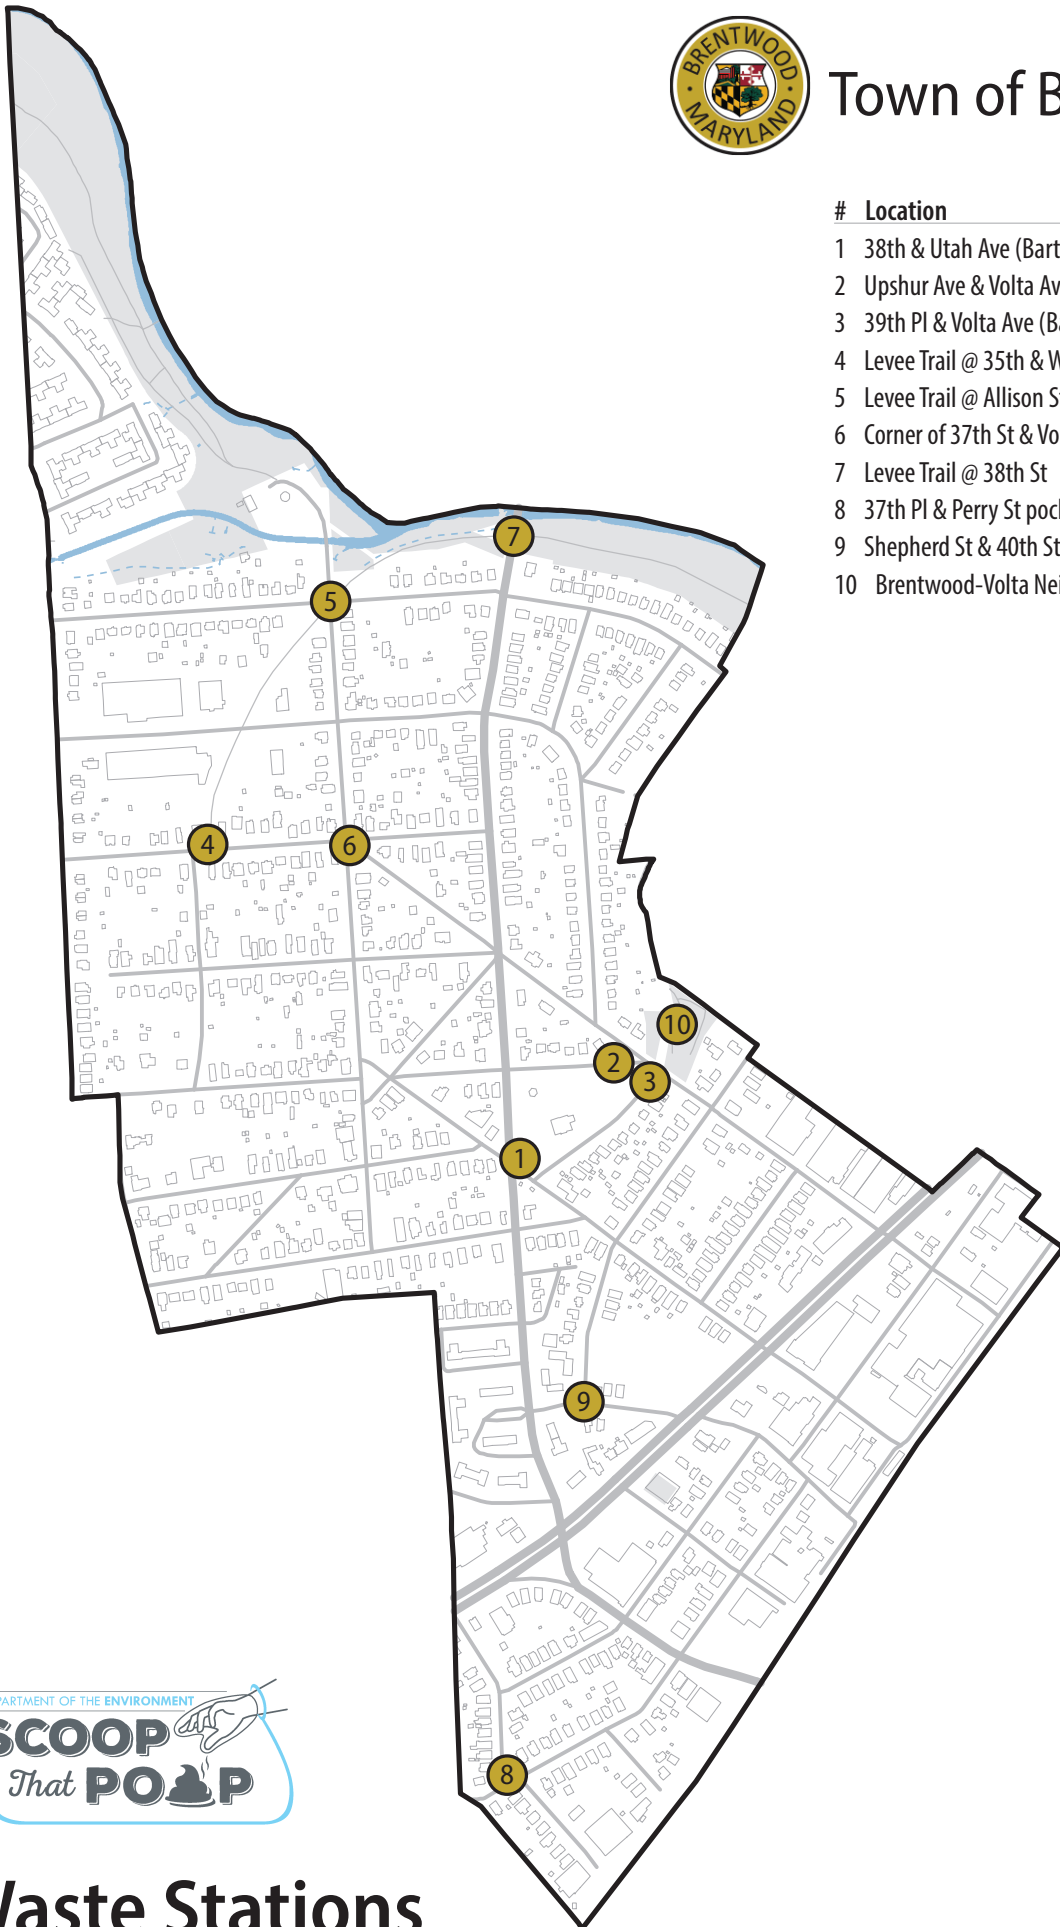

# Town of Brentwood

## # Location

- 1 38th & Utah Ave (Bartlett Park SW Corner)
- 2 Upshur Ave & Volta Ave (Bartlett Park NE Corner)
- 3 39th Pl & Volta Ave (Bartlett Park NE Corner)
- 4 Levee Trail @ 35th & Webster
- 5 Levee Trail @ Allison St
- 6 Corner of 37th St & Volta Ave (Brentwood Market)
- 7 Levee Trail @ 38th St
- 8 37th Pl & Perry St pocket park
- 9 Shepherd St & 40th St
- 10 Brentwood-Volta Neighborhood Park

## Pet Waste Stations